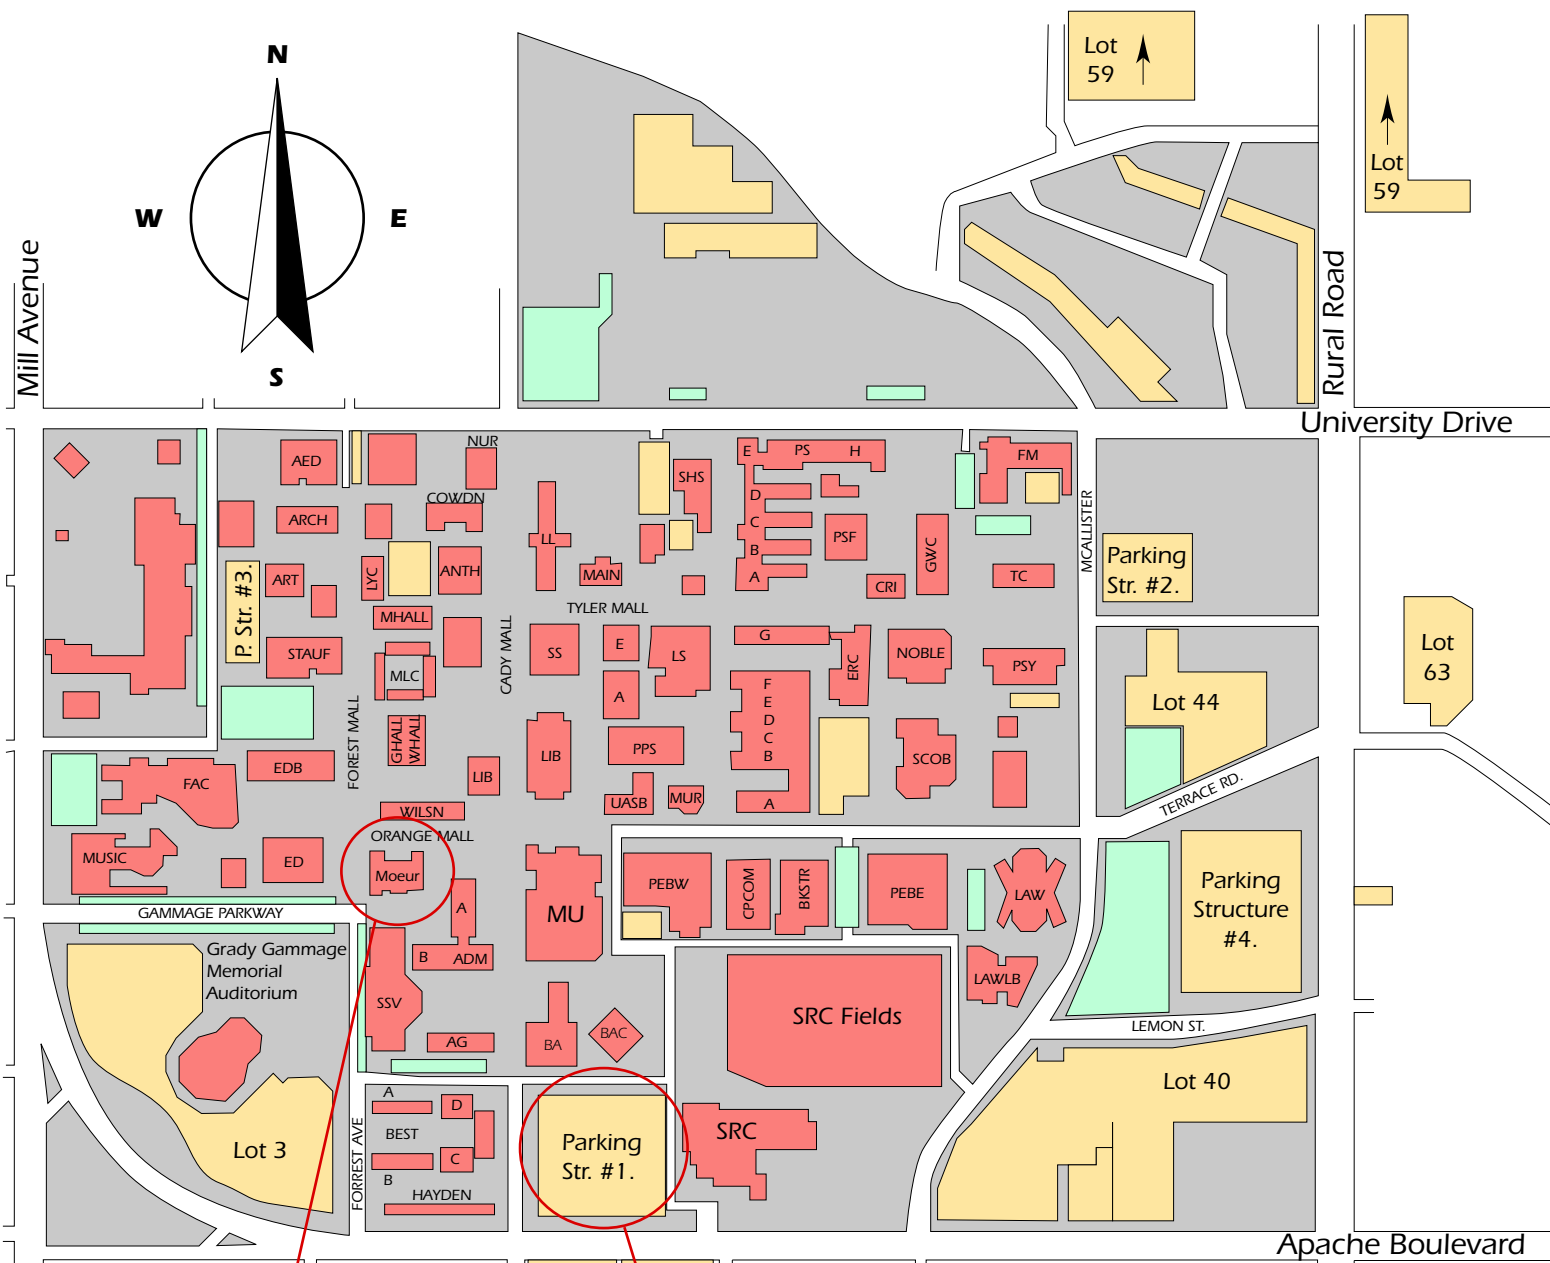

Building Index

- ADM - Administration
- AED - Architecture (North)
- AG - Agriculture
- ANTH - Anthropology
- AQUAT - Mona Plummer Aquatic Center
- ARCH - Architecture (South)
- ARCV - University Archives
- ART - Art
- ARWH - Art Warehouse
- BA - Business College
- BAC - Business College C Wing
- BEST - Best Hall
- BKSTR - Bookstore
- CFS - Center for Family Studies
- CHILD - Campus Children's Center
- CHOLLA - Cholla Apartments
- COWDN - Cowden Family Resources
- CPCOM - Computing Commons
- CRI - Cancer Research Institute
- DPS - Department of Public Safety
- EC - Engineering Center
- ED - H.B. Farmer Building
- EDB - I.D. Payne Hall
- EDC - Education Lecture Hall
- ERC - Engineering Research Center
- FAC - Fine Arts Center
- FM - Facilities Management Office
- FOUND - ASU Foundation
- GGMA - Grady Gammage Memorial Auditorium
- GHALL - Dixie Gammage Hall
- GWC - Goldwater Center
- HAYDEN - Hayden Hall
- IA - Intercollegiate Athletics
- IRISH - Irish Hall
- KARSTEN - Karsten Golf Course
- LAW - Armstrong Hall
- LAWLB - Ross-Blakley Law Library
- LIB - Charles Trumbull Hayden Library
- LL - Languages and Literature (A-C wings)
- LS - Life Sciences Center (A-E wings)
- LYC - Lyceum Theatre
- MAIN - Old Main
- MANZH - Manzanita Hall
- MARIPOSA - Mariposa Hall
- MCENT - A.J. Mathews Center
- MCL - McClintock Hall
- MHALL - Carrie Mathevs Hall
- MOEUR - Moeur Administration
- MU - Memorial Union
- MUR - Murdock Lecture Hall
- MUSIC - Music
- NEEB - L.S. Neeb Hall
- NOBLE - Noble Science Library
- NUR - Nursing
- OCOTILLO - Ocotillo Hall
- PBS - Packard Baseball Stadium
- PEBE - Physical Education East
- PEBW - Physical Education West
- PPS - Physical Plant and Shops
- PS - Physical Science (A-H wings)
- PSY - Psychology
- PVE - Palo Verde East
- PVM - Palo Verde Main
- PVW - Palo Verde West
- RITT - Ritter Building
- SAHUARO - Sahuaro Hall
- SCOB - Schwada Classroom Office Building
- SDF - Solar Demonstration Facility
- SHS - Student Health Center
- SONORA - Sonora Hall
- SRC - Student Recreation Complex
- SS - Social Sciences
- SSV - Student Services
- STAD - Sun Devil Stadium
- STAUF - Stauffer Communication Arts (A-B wings)
- SUNAG - Sun Angel Stadium
- TC - Technology Center
- TCB - Aeronautics
- TMPCTR - Tempe Center
- TOWER - University Tower Center (A-B wings)
- TOWERS - The Towers Complex
- TRACK - Joe Sells Track
- UASB - Undergraduate Academic Services
- UC - University Club
- VIC - Visitor Information Center
- WHALL - West Hall
- WILSN - Wilson Hall
- WFA - Wells Fargo Arena
- WTC - Whiteman Tennis Center