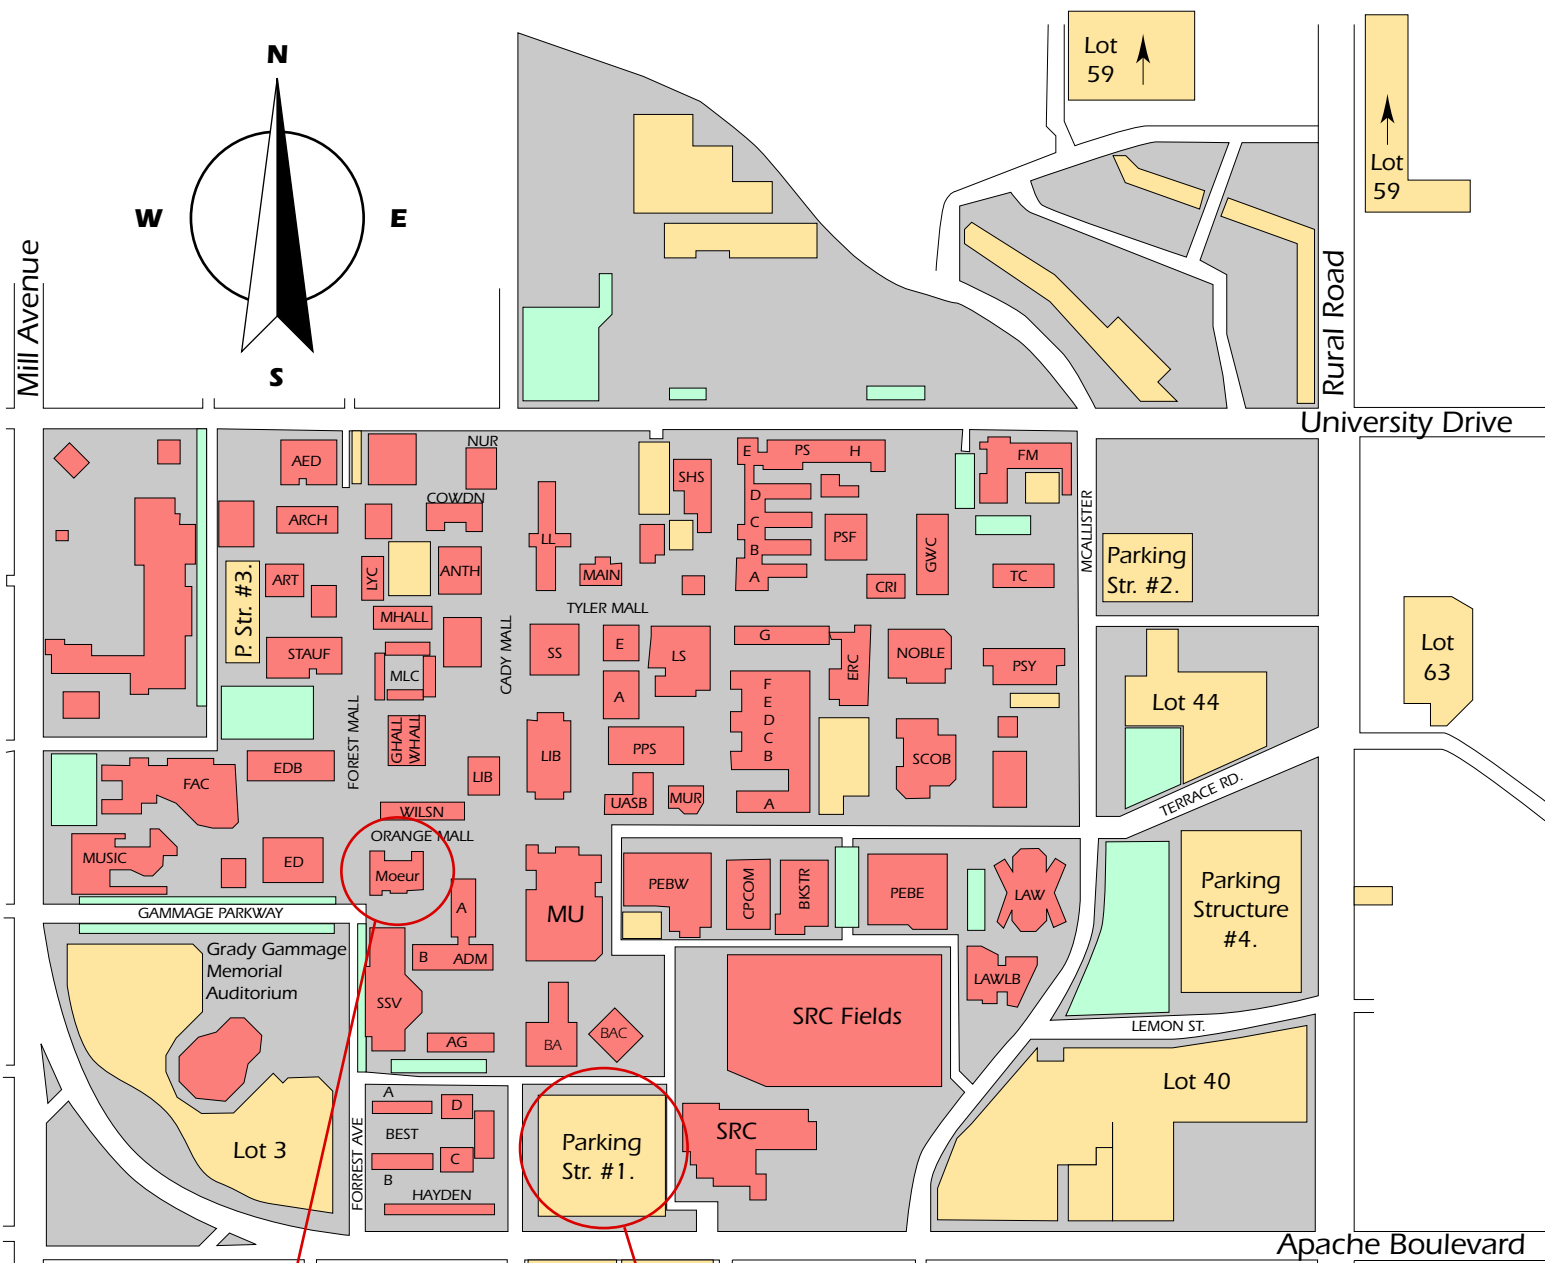

Building Index

- ADM - Administration
- AED - Architecture (North)
- AG - Agriculture
- ANTH - Anthropology
- AQUAT - Mona Plummer Aquatic Center
- ARCH - Architecture (South)
- ARCV - University Archives
- ART - Art
- ARWH - Art Warehouse
- BA - Business College
- BAC - Business College C Wing
- BEST - Best Hall
- BKSTR - Bookstore
- CFS - Center for Family Studies
- CHILD - Campus Children's Center
- CHOLLA - Cholla Apartments
- COWDN - Cowden Family Resources
- CPCOM - Computing Commons
- CRI - Cancer Research Institute
- DPS - Department of Public Safety
- EC - Engineering Center
- ED - H.B. Farmer Building
- EDB - I.D. Payne Hall
- EDC - Education Lecture Hall
- ERC - Engineering Research Center
- FAC - Fine Arts Center
- FM - Facilities Management Office
- FOUND - ASU Foundation
- GGMA - Grady Gammage Memorial Auditorium
- GHALL - Dixie Gammage Hall
- GWC - Goldwater Center
- HAYDEN - Hayden Hall
- IA - Intercollegiate Athletics
- IRISH - Irish Hall
- KARSTEN - Karsten Golf Course
- LAW - Armstrong Hall
- LAWLB - Ross-Blakley Law Library
- LIB - Charles Trumbull Hayden Library
- LL - Languages and Literature (A-C wings)
- LS - Life Sciences Center (A-E wings)
- LYC - Lyceum Theatre
- MAIN - Old Main
- MANZH - Manzanita Hall
- MARIPOSA - Mariposa Hall
- MCENT - A.J. Mathews Center
- MCL - McClintock Hall
- MHALL - Carrie Mathews Hall
- MOEUR - Moeur Administration
- MU - Memorial Union
- MUR - Murdock Lecture Hall
- MUSIC - Music
- NEEB - L.S. Neeb Hall
- NOBLE - Noble Science Library
- NUR - Nursing
- OCOTILLO - Ocotillo Hall
- PBS - Packard Baseball Stadium
- PEBE - Physical Education East
- PEBW - Physical Education West
- PPS - Physical Plant and Shops
- PS - Physical Science (A-H wings)
- PSY - Psychology
- PVE - Palo Verde East
- PVM - Palo Verde Main
- PVW - Palo Verde West
- RITT - Ritter Building
- SAHUARO - Sahuaro Hall
- SCOB - Schwada Classroom Office Building
- SDF - Solar Demonstration Facility
- SHS - Student Health Center
- SONORA - Sonora Hall
- SRC - Student Recreation Complex
- SS - Social Sciences
- SSV - Student Services
- STAD - Sun Devil Stadium
- STAUF - Stauffer Communication Arts (A-B wings)
- SUNAG - Sun Angel Stadium
- TC - Technology Center
- TCB - Aeronautics
- TMPCTR - Tempe Center
- TOWER - University Tower Center (A-B wings)
- TOWERS - The Towers Complex
- TRACK - Joe Sells Track
- UASB - Undergraduate Academic Services
- UC - University Club
- VIC - Visitor Information Center
- WHALL - West Hall
- WILSN - Wilson Hall
- WFA - Wells Fargo Arena
- WTC - Whiteman Tennis Center